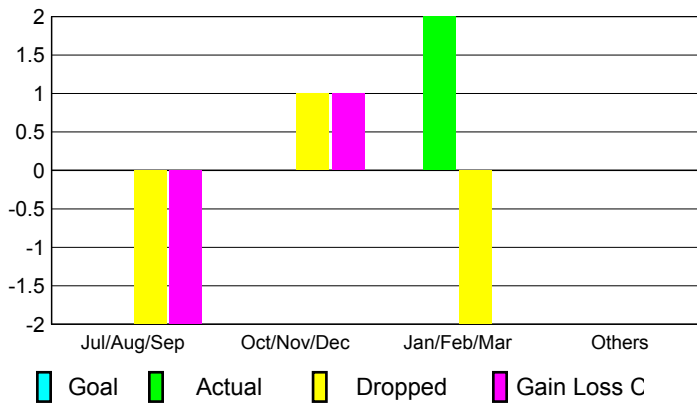

2009-2010 GMT Quarterly Report for District (or Undistricted) **District S 2**

GMT: ORLANDO TEUBER W.

Location: BOLIVIA

GMT CA: 3

CLUBS

Club Results
2009-2010

Clubs
2008-2009

| Month | New Club Goal | Actual New Clubs | Actual Dropped Clubs | Gain/Loss of Clubs | Gain/Loss of Clubs |
|---------------|---------------|------------------|----------------------|--------------------|--------------------|
| Jul/Aug/Sep | 0 | 0 | -2 | -2 | 1 |
| Oct/Nov/Dec | 0 | 0 | 1 | 1 | 0 |
| Jan/Feb/Mar | 0 | 2 | -2 | 0 | 0 |
| Apr/May/Jun | 0 | 0 | 0 | 0 | 1 |
| Totals | 0 | 2 | -3 | -1 | 2 |

Club Results 2009-2010

Goal, New, Dropped, Gain/Loss

Comparison of Club Gain/Loss

Current Year Compared to the Previous Year

YTD Status Quo Clubs 2009-2010

Status Quo Clubs Compared to Status Quo Members

MEMBERSHIP