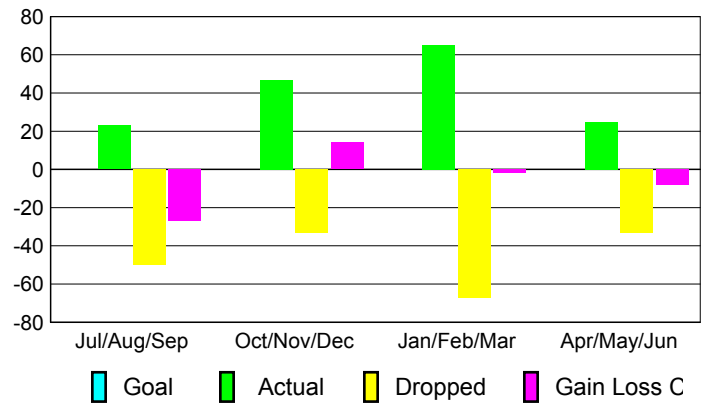

Membership Results 2009-2010

Goal, New, Dropped, Gain/Loss