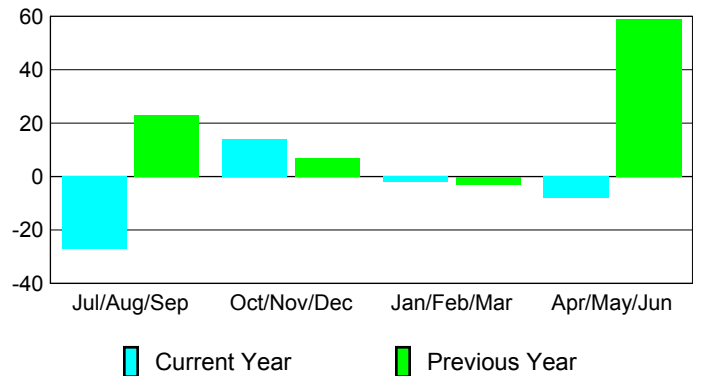

Comparison of Membership Gain/Loss

Current Year Compared to the Previous Year