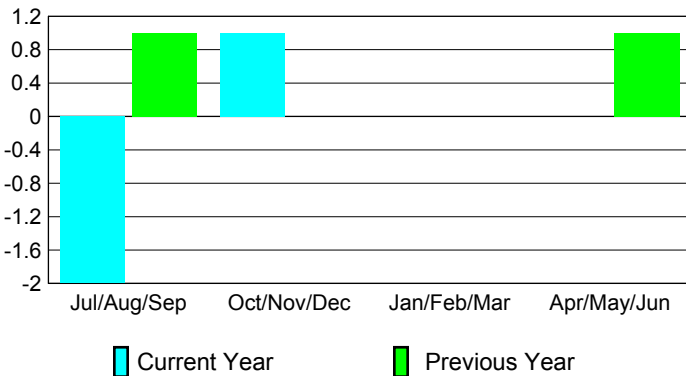

2009-2010 GMT Quarterly Report for District (or Undistricted) **District S 2**

GMT: ORLANDO TEUBER W.

Location: BOLIVIA

GMT CA: 3

CLUBS

Club Results
2009-2010

Clubs
2008-2009

| Month | New Club Goal | Actual New Clubs | Actual Dropped Clubs | Gain/Loss of Clubs | Gain/Loss of Clubs |
|---------------|---------------|------------------|----------------------|--------------------|--------------------|
| Jul/Aug/Sep | 0 | 0 | -2 | -2 | 1 |
| Oct/Nov/Dec | 0 | 0 | 1 | 1 | 0 |
| Jan/Feb/Mar | 0 | 2 | -2 | 0 | 0 |
| Apr/May/Jun | 0 | 0 | 0 | 0 | 1 |
| Totals | 0 | 2 | -3 | -1 | 2 |

Club Results 2009-2010

Goal, New, Dropped, Gain/Loss

Comparison of Club Gain/Loss

Current Year Compared to the Previous Year

YTD Status Quo Clubs 2009-2010

Status Quo Clubs Compared to Status Quo Members

MEMBERSHIP