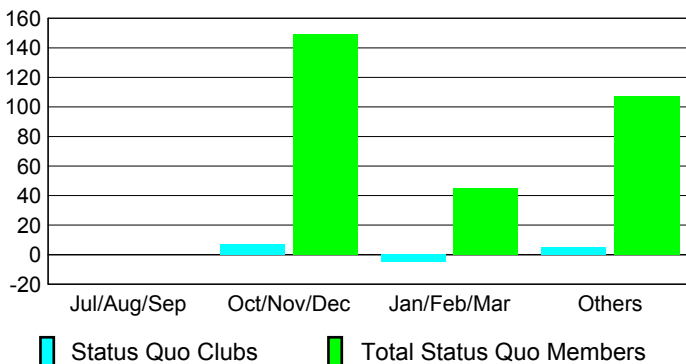

Club Results 2009-2010

Goal, New, Dropped, Gain/Loss

Comparison of Club Gain/Loss

Current Year Compared to the Previous Year

YTD Status Quo Clubs 2009-2010

Status Quo Clubs Compared to Status Quo Members

MEMBERSHIP

Membership Results
2009-2010

Membership
2008-2009

| Month | Net Memb Goal | Actual New Memb | Actual Dropped Memb | Gain/Loss of Memb | Gain/Loss of Memb |
|---------------|---------------|-----------------|---------------------|-------------------|-------------------|
| Jul/Aug/Sep | 0 | 23 | -50 | -27 | 23 |
| Oct/Nov/Dec | 0 | 47 | -33 | 14 | 7 |
| Jan/Feb/Mar | 0 | 65 | -67 | -2 | -3 |
| Apr/May/Jun | 0 | 25 | -33 | -8 | 59 |
| Totals | 0 | 160 | -183 | -23 | 86 |